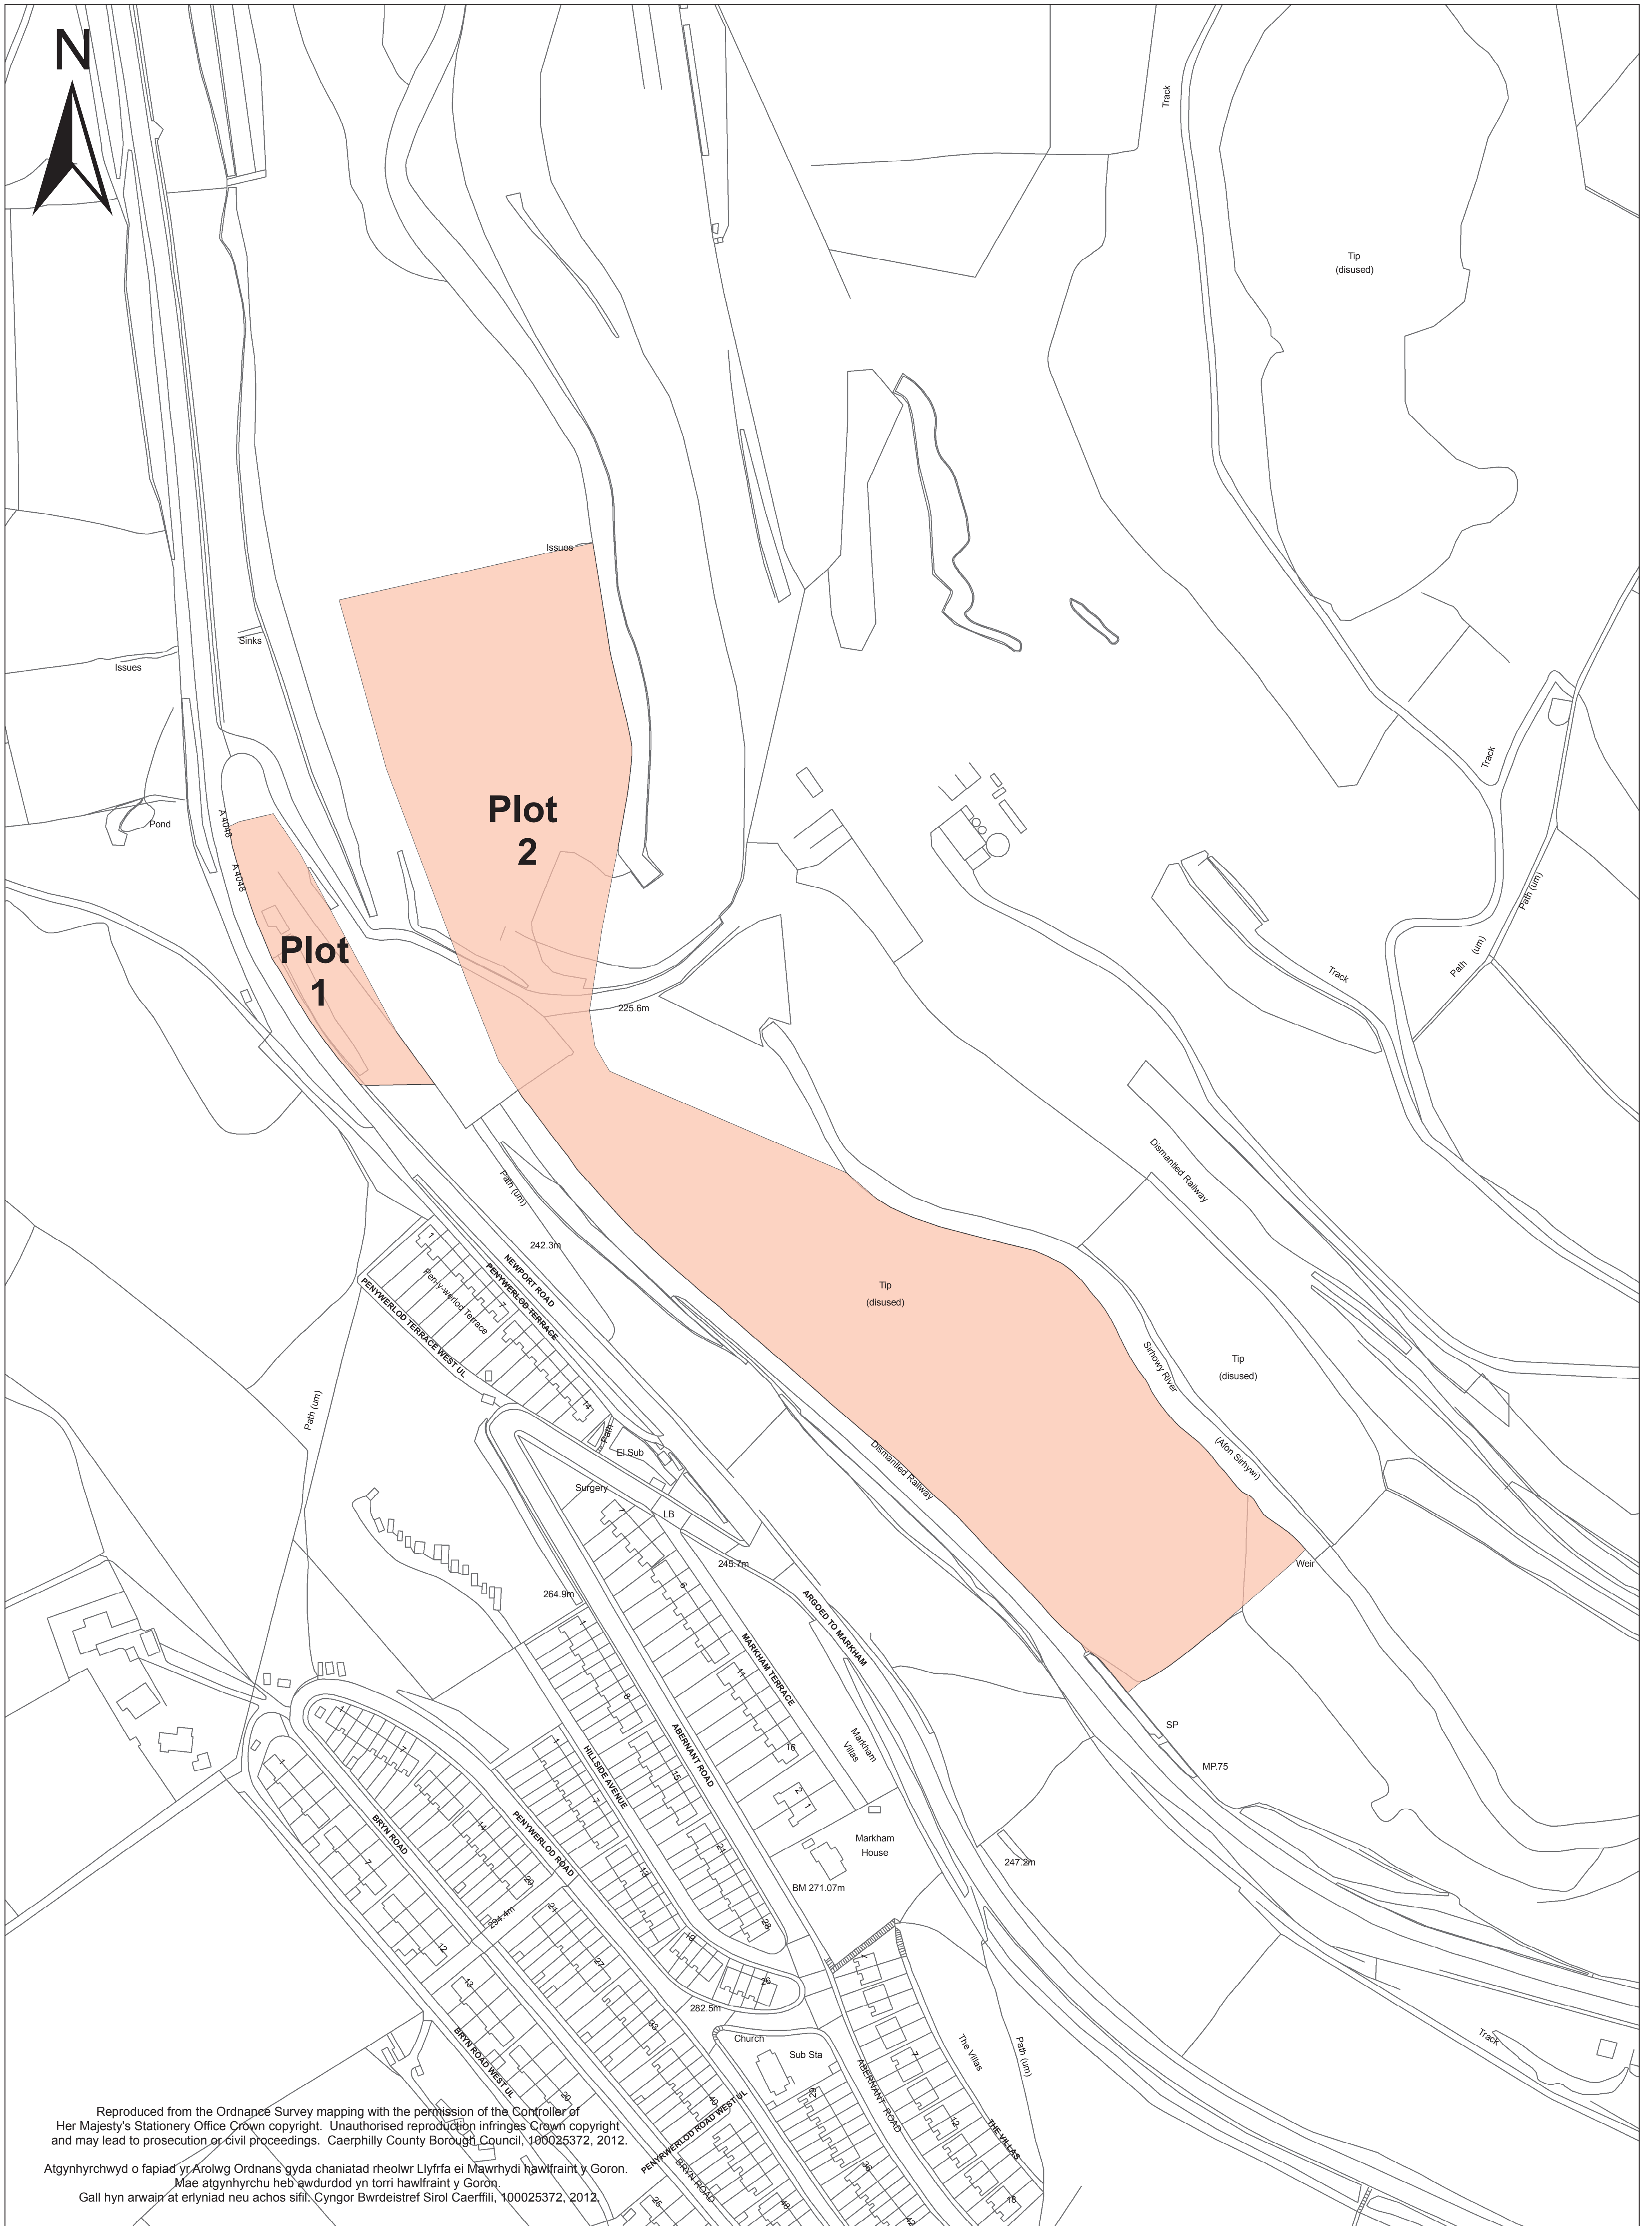

The Caerphilly County Borough Council (Former Markham Colliery West of River 1:1,250 Sirhowy Markham Redevelopment) Compulsory Purchase Order 2012

Reproduced from the Ordnance Survey mapping with the permission of the Controller of Her Majesty's Stationery Office Crown copyright. Unauthorised reproduction infringes Crown copyright and may lead to prosecution or civil proceedings. Caerphilly County Borough Council, 100025372, 2012.

Atgynhychwyd o fapiaid yr Arolwg Ordnans gyda chaniatod rheolwr Llyfrfa ei Mawrhydi hawlfraint y Goron. Mae atgynhychu heb awdurdod yn torri hawlfraint y Goron. Gall hyn arwain at erlyniad neu achos sifil. Cyngor Bwrdeistref Sirol Caerffili, 100025372, 2012.